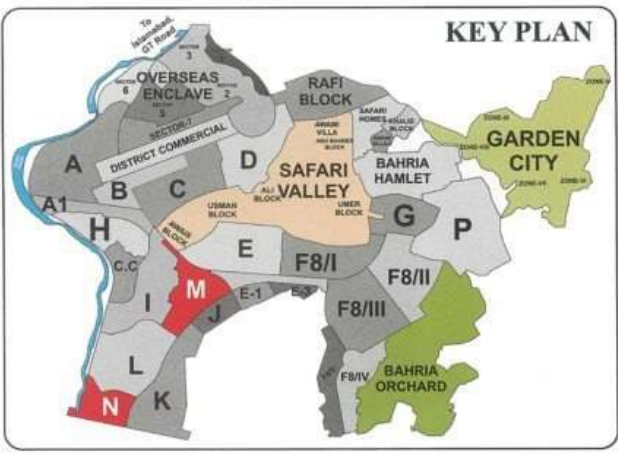

WWW.BAHRIASALES.COM

EMAIL: INFO@BAHRIASALES.COM

SECTOR - M

BAHRIA TOWN

RAWALPINDI

LEGENDS

200 Sq Yards		30' x 60'
250 Sq Yards		35' x 70'
125 Sq Yards		25' x 45'
Parks		
Commercial		

PHASE 8
BAHRIA TOWN
RAWALPINDI